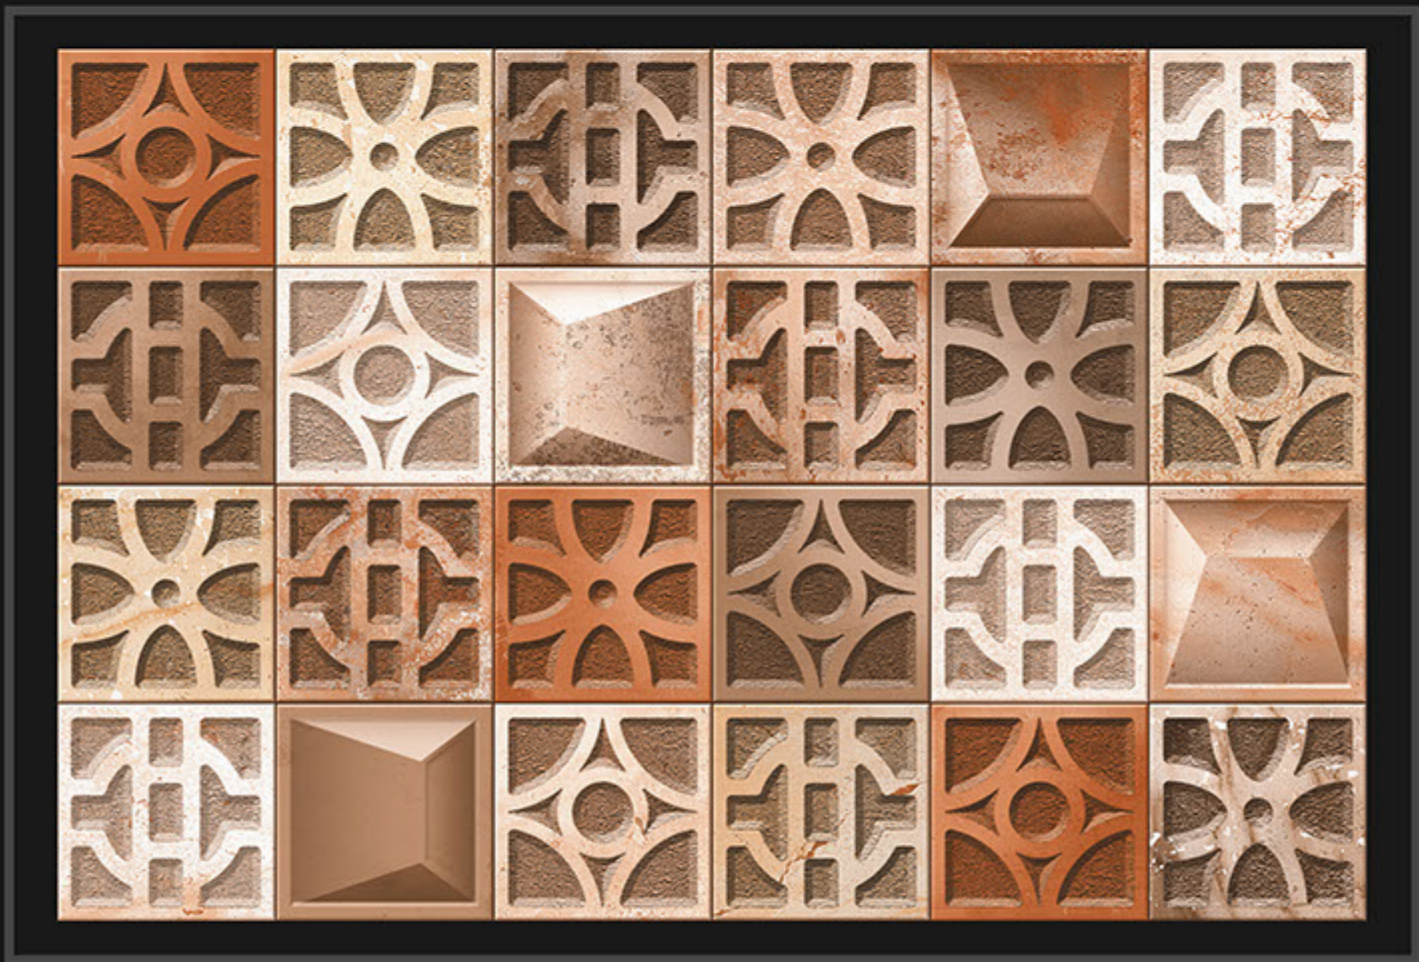

HIGH DEPTH
ELEVATION

SUGAR
FINISH

300X450
MM

8286